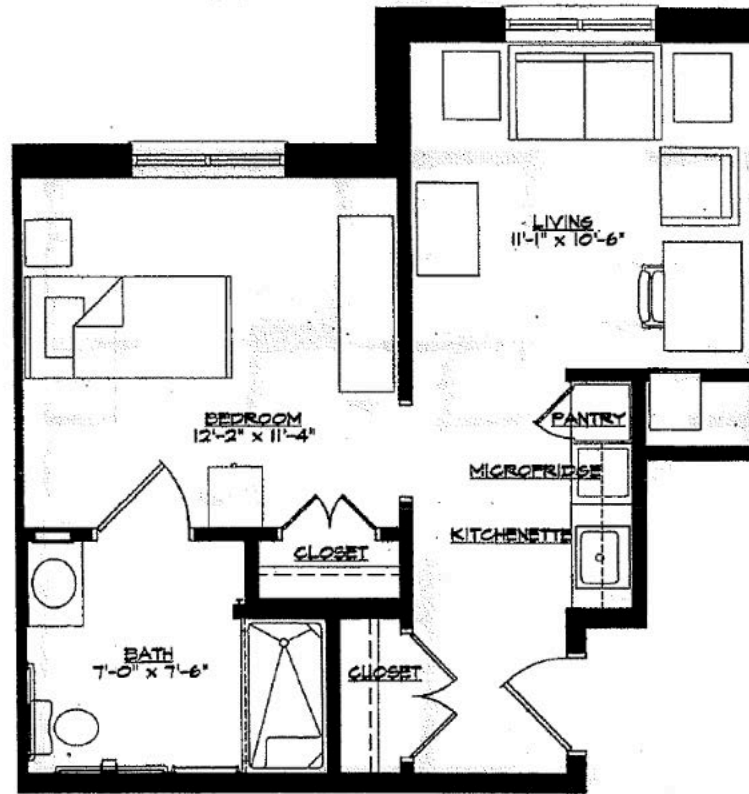

The Glebe

Blue Ridge Living

Room sizes, layout, etc. may vary based on the building configuration.

Residence H - Assisted Living

478 Sq. Ft.